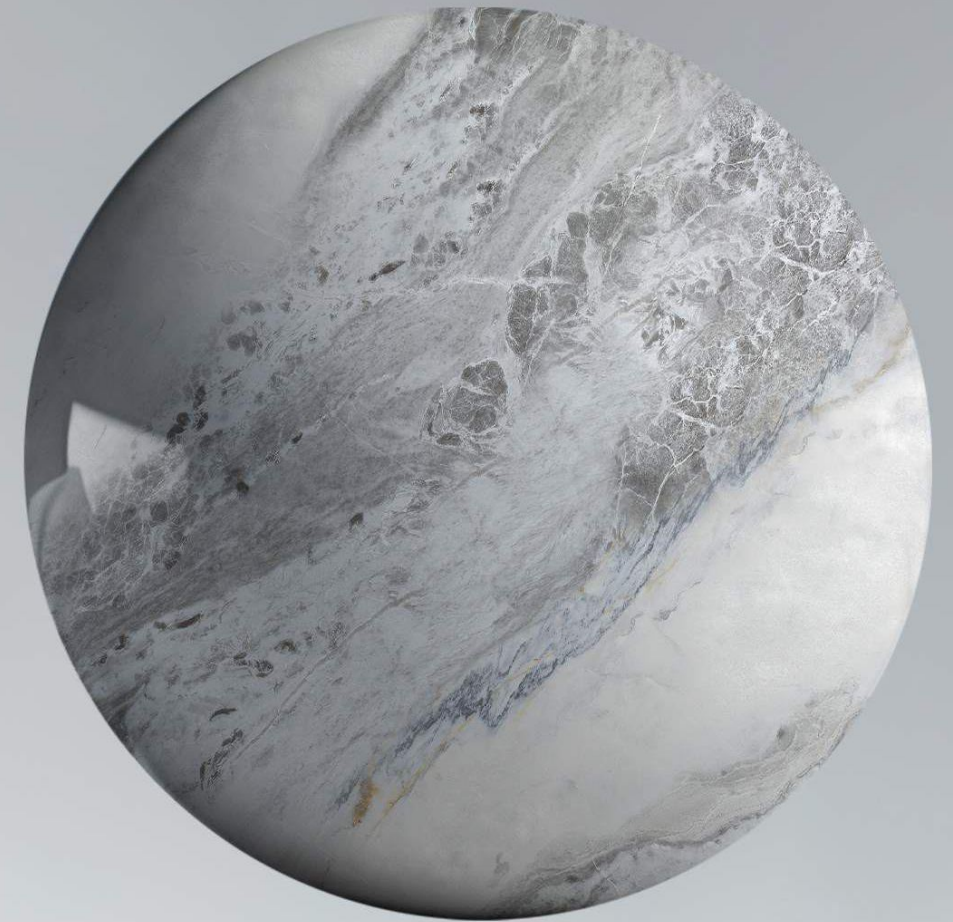

**LEXOLITE**  
CERAMIC LLP.

**Infinite**  
COLLECTION

600 x 1200 mm

Introducing

Infinite  
COLLECTION

THE  
GLEAM THAT  
NEVER ENDS.

Bask In The Aesthetic Serenity Of Surfaces Inspired By The Majestic Beauty Of The Grand Infinite collection That Mesmerize The Beholder With Their Poetic Elegance.